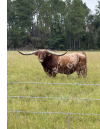

S.O. Shady Chex

Date of Birth: 10/18/2023

Courtesy of Shady Oak Farm

TTT: 40.7500 on 12/11/2024
Composite: 20.0000 on 05/09/2024

S.O. Shady Chex

M7 Pacific Dusty

X'S SWEETNESS

PACIFIC COWBOY 40

Rio Dustette

EXPEDITE

BL Sweetie 443

COWBOY UP CHEX

RC PACIFIC MERMAID

JP RIO GRANDE

BW Dustette

Cowboy Catchit Chex