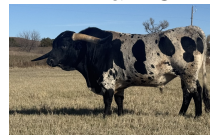

S.O. May Apple

Date of Birth: 04/17/2024

Courtesy of Shady Oak Farm

S.O. May Apple

Saddledust 615

JR Clarissa's Red Speckles

HARD & FAST

RR DIXIE DUST