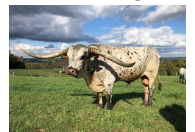

# SHOW OFF 108/3

**Date of Birth:** 04/17/2023  
**Registration 1:** 292197  
**Breeder:** Dickinson Cattle Co  
**Owner:** Ray & Bonnie DeArmond

Courtesy of Shady Oak Farm

Black & White Speckled

**TTT:** 35.5000 on 05/09/2024  
**Composite:** 35.5000 on 05/09/2024

SHOWMAN 184/0

SPOKESMAN

NON STOP

SHY HAND

JET BLACK CHEX 794

DANCE ALL NIGHT

DIRTY DANCER

SHOW OFF 108/3

CLEAR POINT

Point of Impact

Shy Jube

Soft Impact

TIBBS

Jibbs

JAMA TUNE

<http://www.hiredhandsoftware.com>