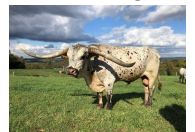

SHOW OFF 108/3

Date of Birth: 04/17/2023
Registration 1: 292197
Breeder: Dickinson Cattle Co
Owner: Ray & Bonnie DeArmond

Courtesy of Shady Oak Farm

Black & White Speckled

TTT: 35.5000 on 05/09/2024
Composite: 35.5000 on 05/09/2024

SHOWMAN 184/0

SPOKESMAN

NON STOP

SHY HAND

JET BLACK CHEX 794

DANCE ALL NIGHT

DIRTY DANCER

SHOW OFF 108/3

CLEAR POINT

Point of Impact

Shy Jube

Soft Impact

TIBBS

Jibbs

JAMA TUNE

<http://www.hiredhandsoftware.com>